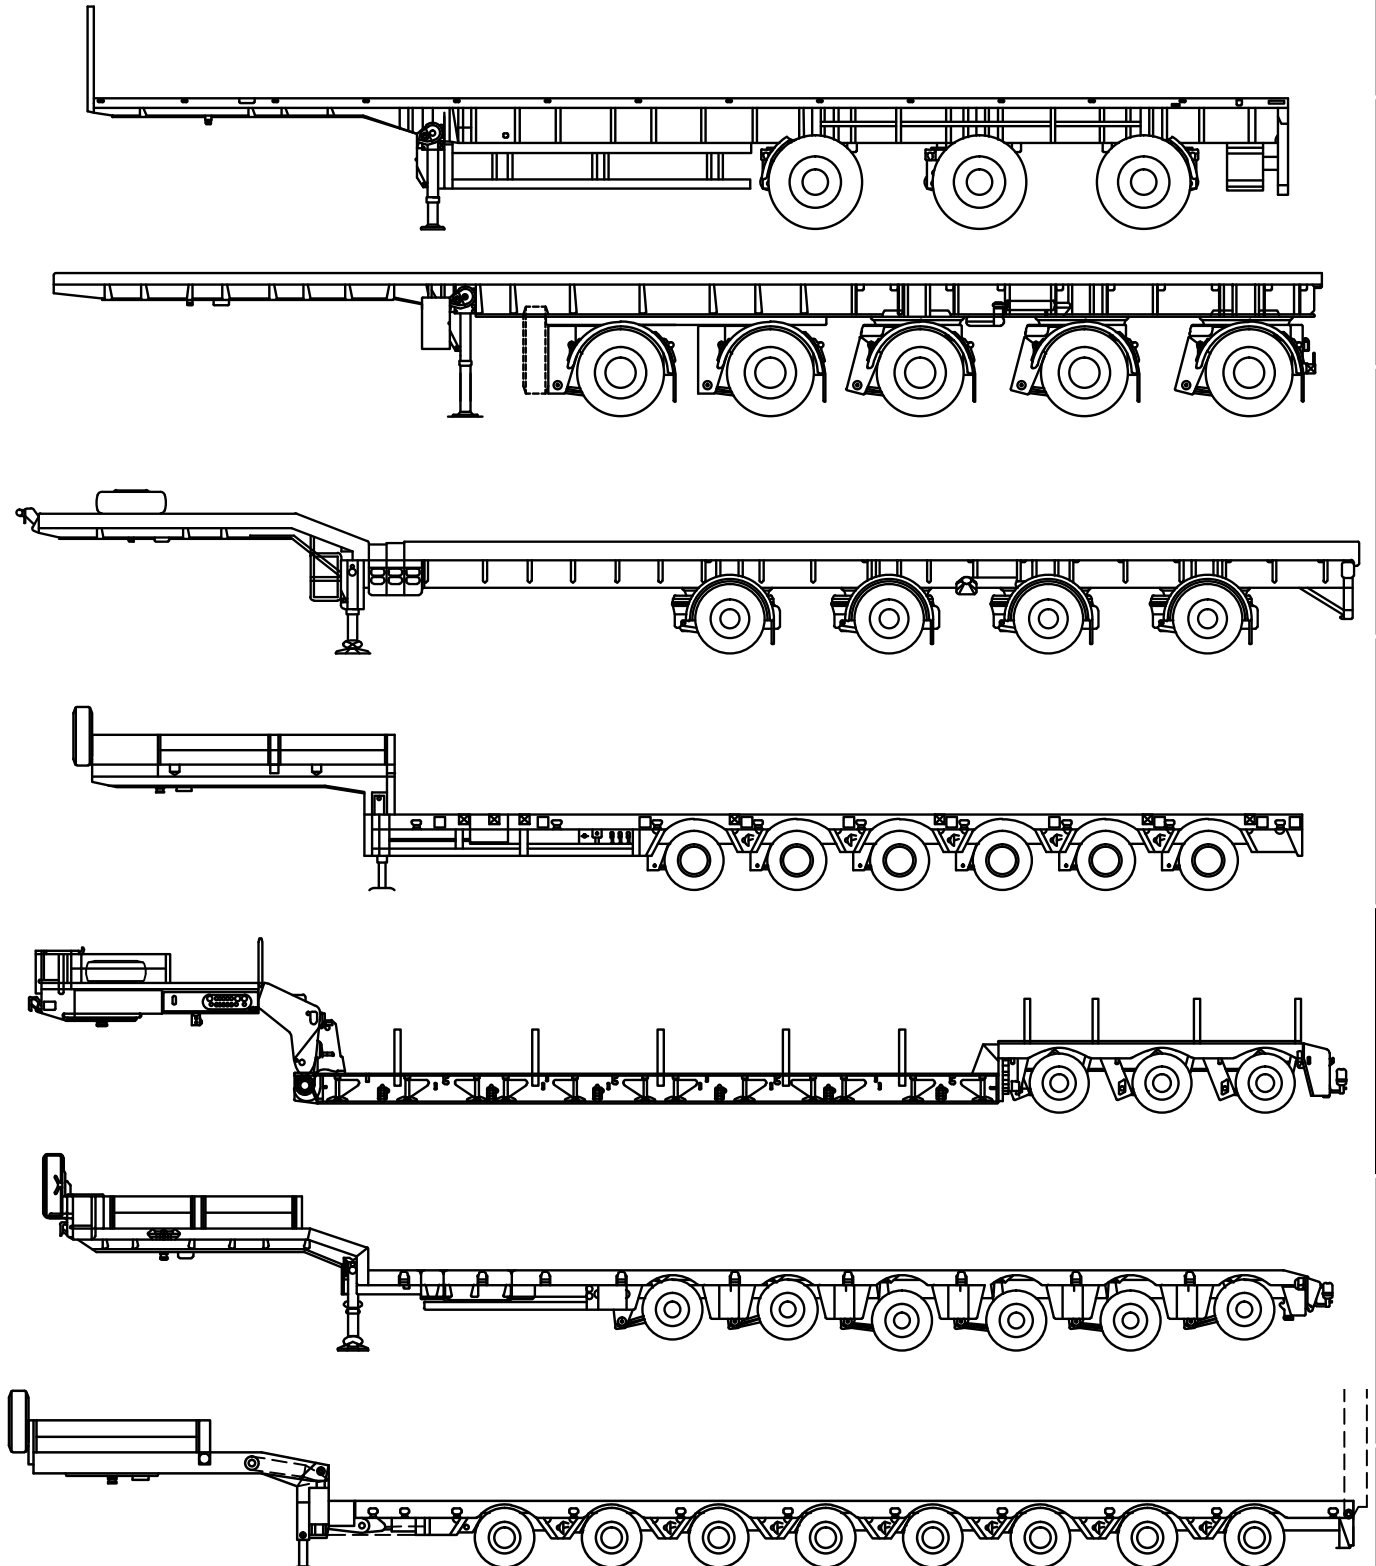

With our large fleet of prime movers, trucks and trailers in all capacities and variations we can offer the perfect solution for all of your transport needs. We operate numerous transport units starting from a simple 2-axle platform trailer up to specialized multi-axle trailers and SPMTs. No matter what size and weight your load has, we will provide you the appropriate equipment to execute your heavy haulage job safely. These pages will give you a small insight of the transport equipment we offer. For your specific enquiry please feel free to contact us.

Dimensions in meters, weights and capacities in metric tonnes. For reference only.