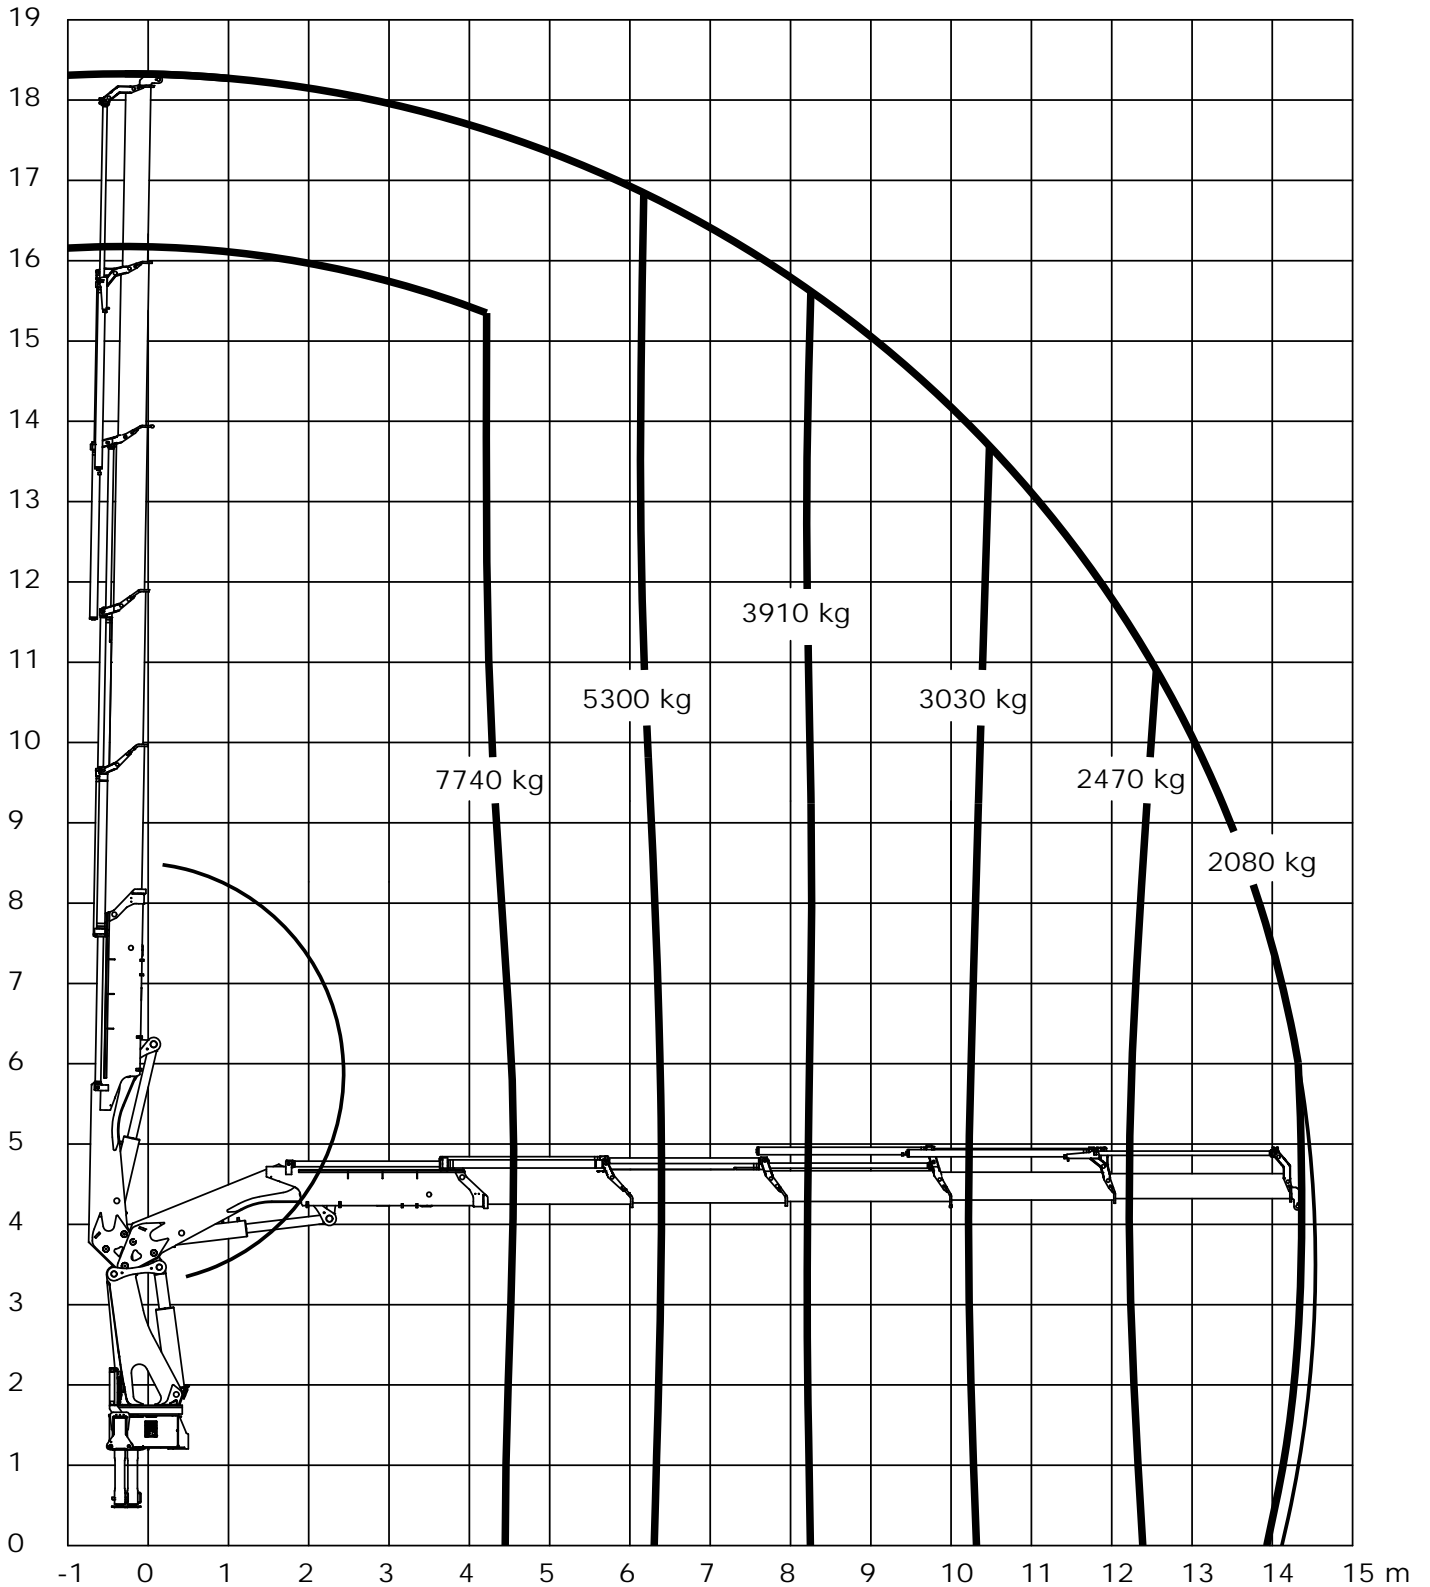

Technical Information 4020-K

Lifting capacity diagram, K5

Catalogue no.	Section
31 108	25
Date	Page
28-03-2012	1 (1)

Loading group: EN12999 H1/B3

Technical Information 4020-K

Lifting capacity diagram, 4020-K5 with FJ1000 K5